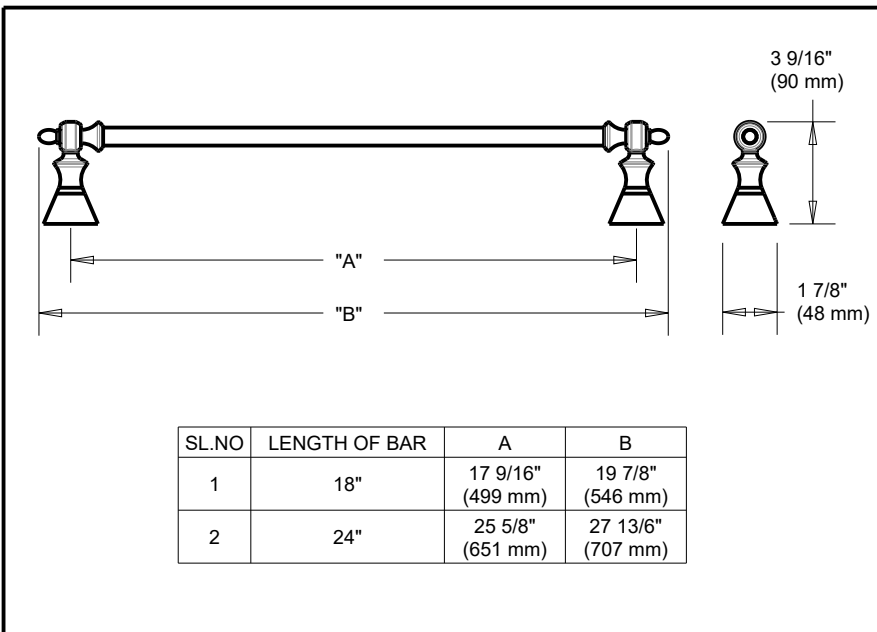

DELTA[®] ACCESSORIES

- Vessona Bath Collection
- Towel Bar

Submitted Model No.: _____

Specific Features: _____

STANDARD SPECIFICATIONS:

- Mounting hardware and mounting template included with product.

Delta reserves the right (1) to make changes in specifications and materials, and (2) to change or discontinue models, both without notice or obligation. Dimensions are for reference only. See current full-line price book or www.deltafaucet.com for finish options and product availability.