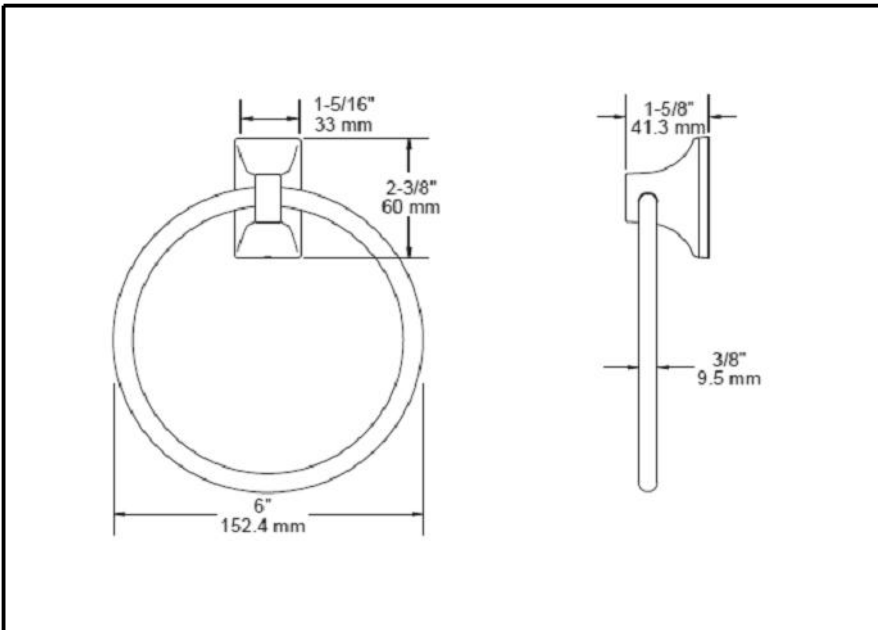

ACCESSORIES

- Ventura™ Bath collection
- Towel Ring

Submitted Model No.: _____

Specific Features: _____

STANDARD SPECIFICATIONS:

- Mounting hardware and mounting template included with product.

WARRANTY

- If you have any questions or concerns regarding technical support, installation or our warranty, please contact us at 1-800-635-2731 or visit our website at www.libertyhardware.com.