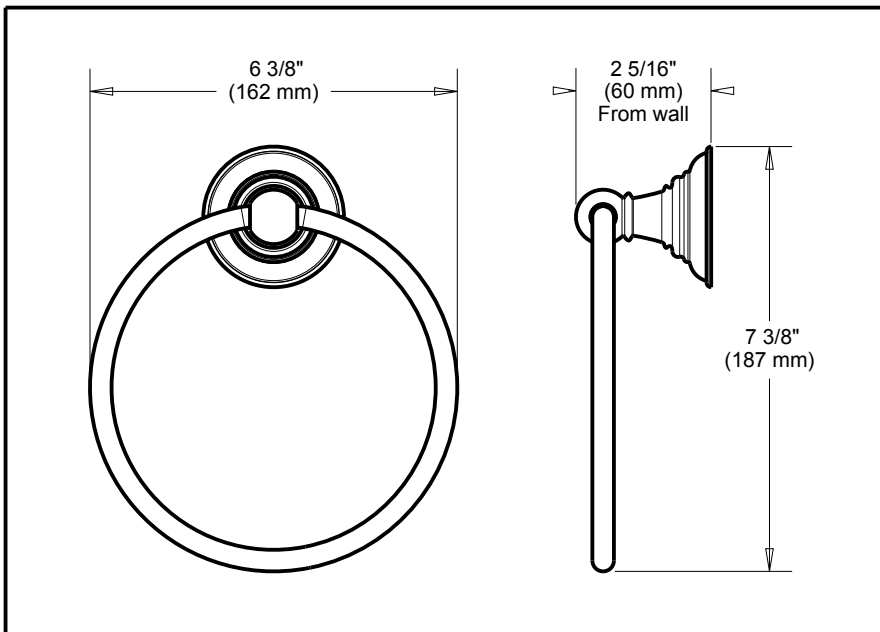

DELTA[®]

ACCESSORIES

- Providence™ Bath Collection
- Towel Ring

Submitted Model No.: _____

Specific Features: _____

STANDARD SPECIFICATIONS:

- Wood blocking is preferable behind all wall surfaces. If wood blocking is not available, the following fasteners are suggested: Tile/Masonry-Plastic or lead Anchors Plaster/drywall-Toggle bolts.
- Mounting hardware and mounting template included with product.