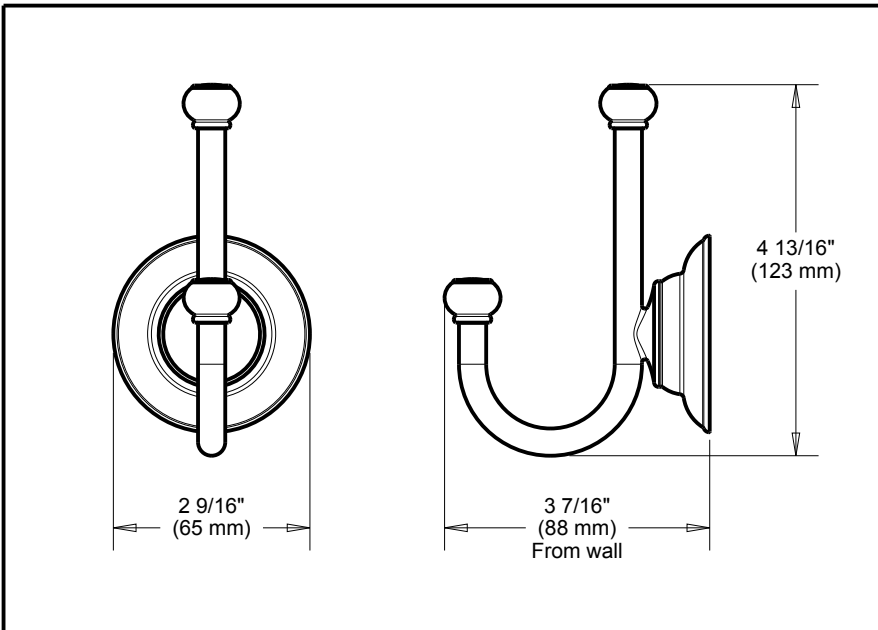

DELTA[®]

ACCESSORIES

- Porter™ Bath Collection
- Multi Purpose Hook

Submitted Model No.: _____

Specific Features: _____

STANDARD SPECIFICATIONS:

- Wood blocking is preferable behind all wall surfaces. If wood blocking is not available, the following fasteners are suggested: Tile/Masonry-Plastic or lead Anchors Plaster/drywall-Toggle bolts.
- Mounting hardware and mounting template included with product.