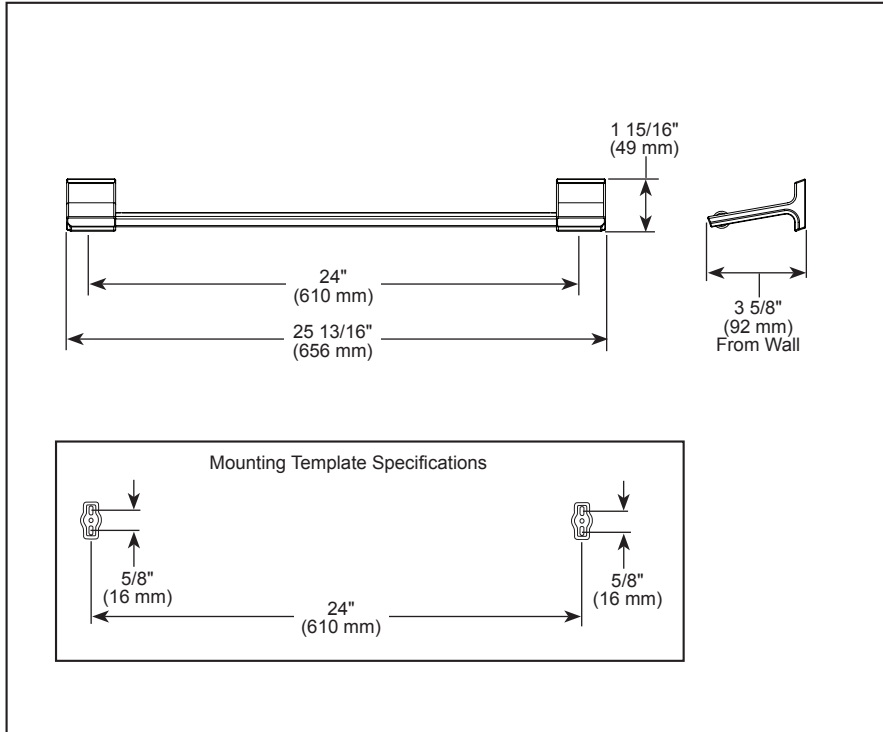

see what Delta can doSM

ACCESSORIES

- Pivotal™ Bath Collection
- 24" Towel Bar

Submitted Model No.: _____

Specific Features: _____

STANDARD SPECIFICATIONS:

- Wood blocking is preferable behind all wall surfaces. If wood blocking is not available, the following fasteners are suggested: Tile/Masonry-Plastic or lead Anchors Plaster/drywall-Toggle bolts.
- Mounting hardware and mounting template included with product.