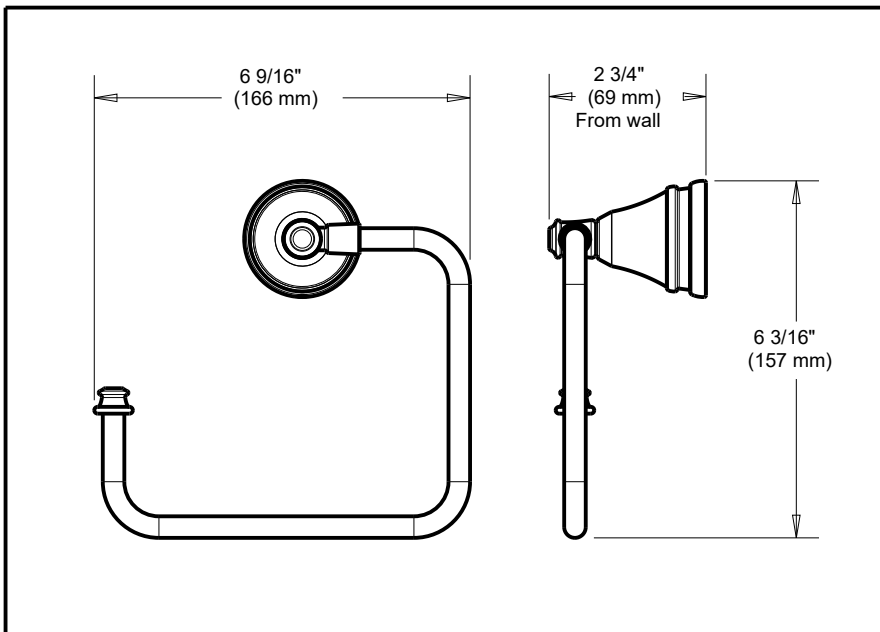

# DELTA<sup>®</sup> ACCESSORIES

- Mylan Bath Collection
- Towel Ring

Submitted Model No.: \_\_\_\_\_

Specific Features: \_\_\_\_\_

### STANDARD SPECIFICATIONS:

- Mounting hardware and mounting template included with product.

Delta reserves the right (1) to make changes in specifications and materials, and (2) to change or discontinue models, both without notice or obligation. Dimensions are for reference only. See current full-line price book or [www.deltafaucet.com](http://www.deltafaucet.com) for finish options and product availability.