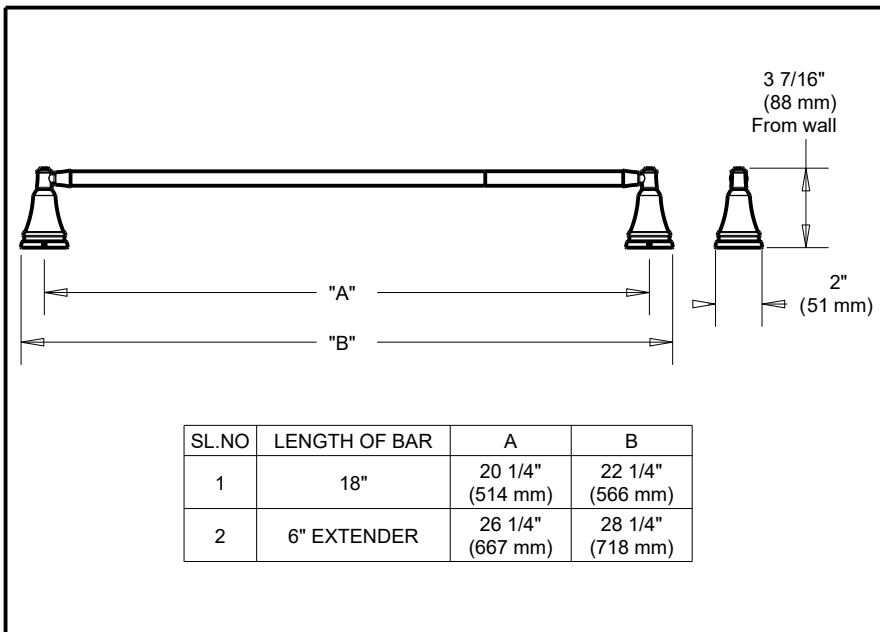

DELTA[®] ACCESSORIES

- Mylan Bath Collection
- Towel Bar

Submitted Model No.: _____

Specific Features: _____

STANDARD SPECIFICATIONS:

- Mounting hardware and mounting template included with product.