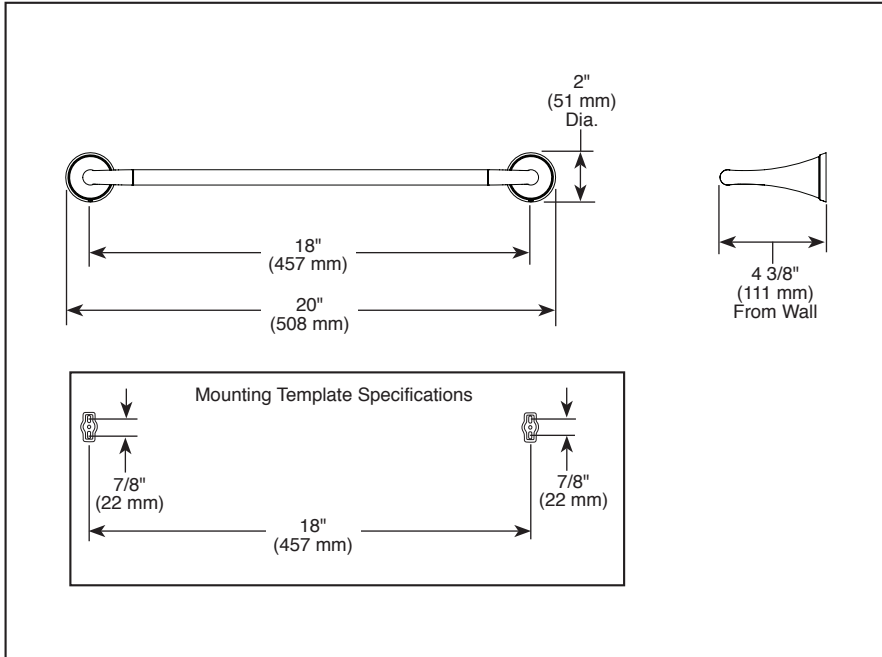

see what Delta can doSM

ACCESSORIES

- Kayra™ Bath Collection
- 18" Towel Bar

Submitted Model No.: _____

Specific Features: _____

STANDARD SPECIFICATIONS:

- Wood blocking is preferable behind all wall surfaces. If wood blocking is not available, the following fasteners are suggested: Tile/Masonry-Plastic or lead Anchors Plaster/drywall-Toggle bolts.
- Mounting hardware and mounting template included with product.