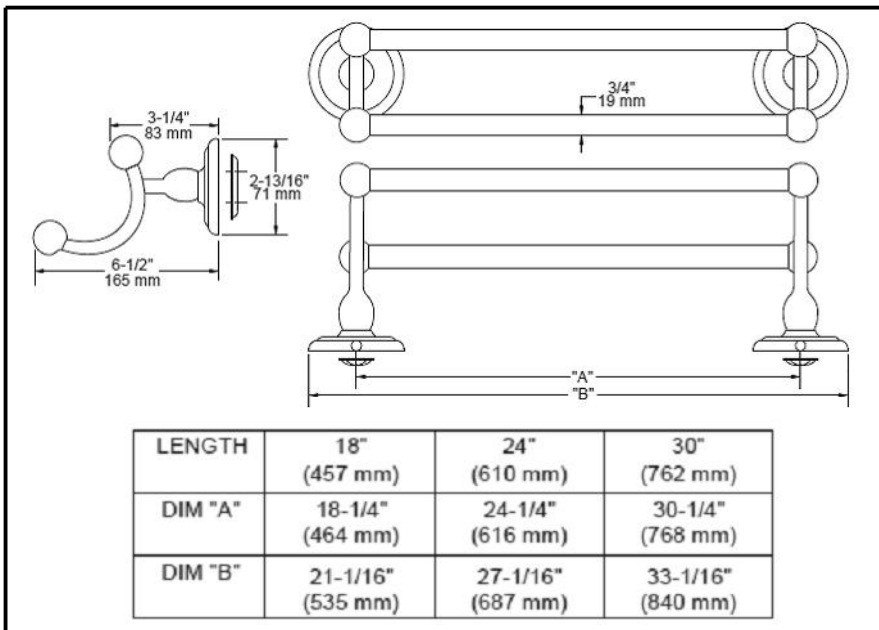

ACCESSORIES

- Jamestown™ Bath collection
- Double Towel Bar

Submitted Model No.: _____

Specific Features: _____

STANDARD SPECIFICATIONS:

- Wood blocking is preferable behind all wall surfaces. If wood blocking is not available, the following fasteners are suggested: Tile/Masonry-Plastic or lead Anchors Plaster/drywall-Toggle bolts.
- Mounting hardware and mounting template included with product.