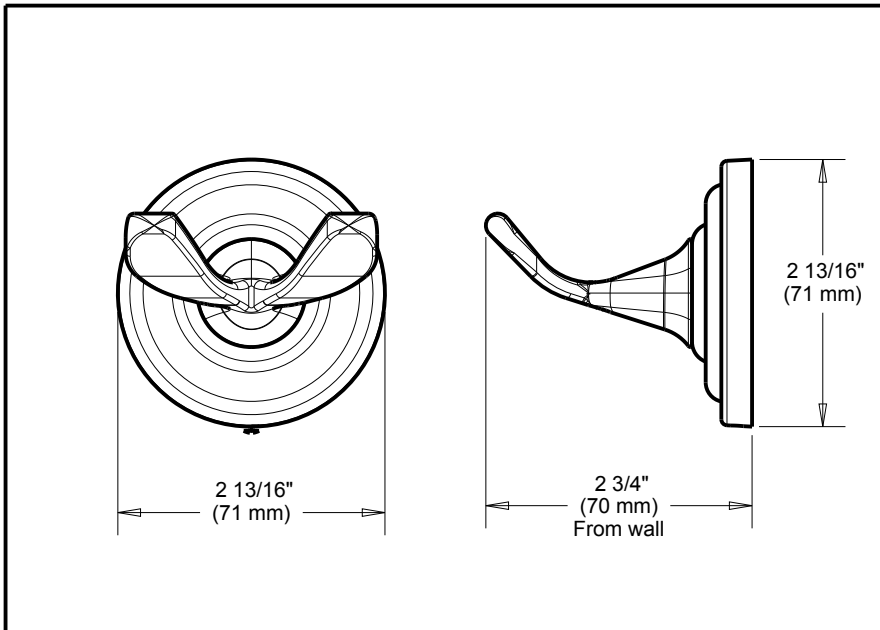

DELTA[®]

ACCESSORIES

- Greenwich™ Bath Collection
- Double Robe Hook

Submitted Model No.: _____

Specific Features: _____

STANDARD SPECIFICATIONS:

- Mounting hardware and mounting template included with product.