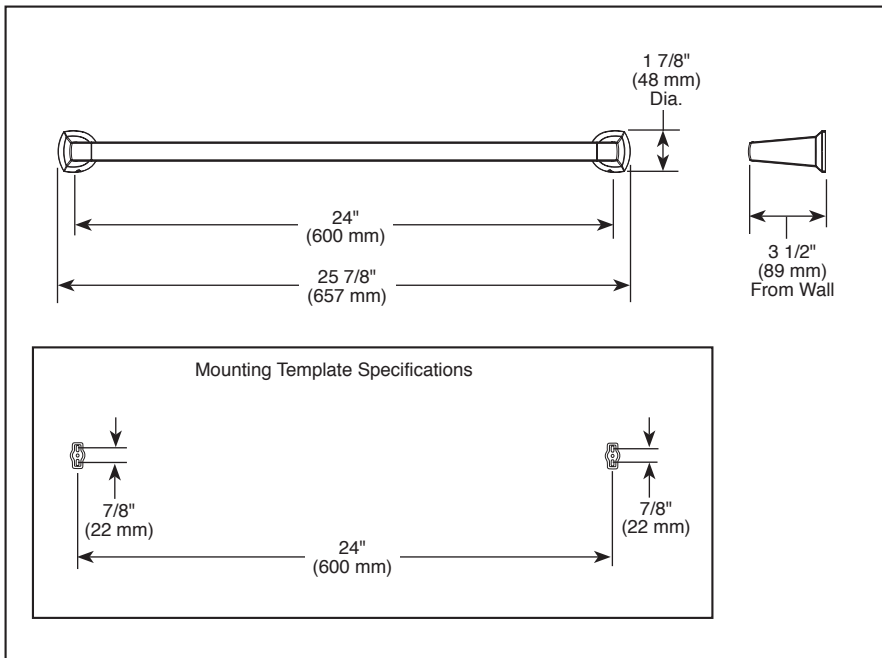

▲ Designate Proper Finish Suffix