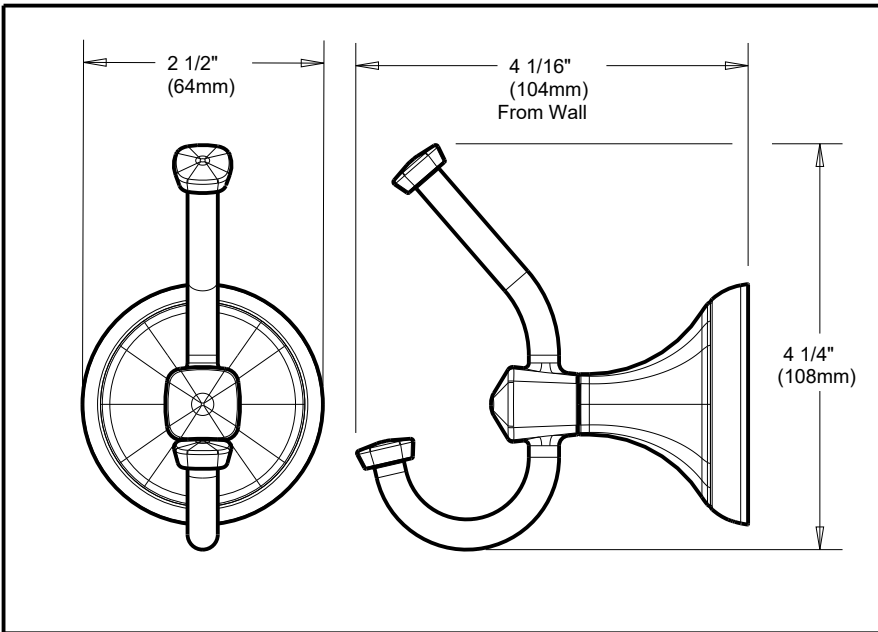

## ACCESSORIES

- Esato Bath Collection
- Towel Hook

Submitted Model No.: \_\_\_\_\_

Specific Features: \_\_\_\_\_

### STANDARD SPECIFICATIONS:

- Mounting hardware and mounting template included with product.

Delta reserves the right (1) to make changes in specifications and materials, and (2) to change or discontinue models, both without notice or obligation. Dimensions are for reference only. See current full-line price book or [www.deltafaucet.com](http://www.deltafaucet.com) for finish options and product availability.