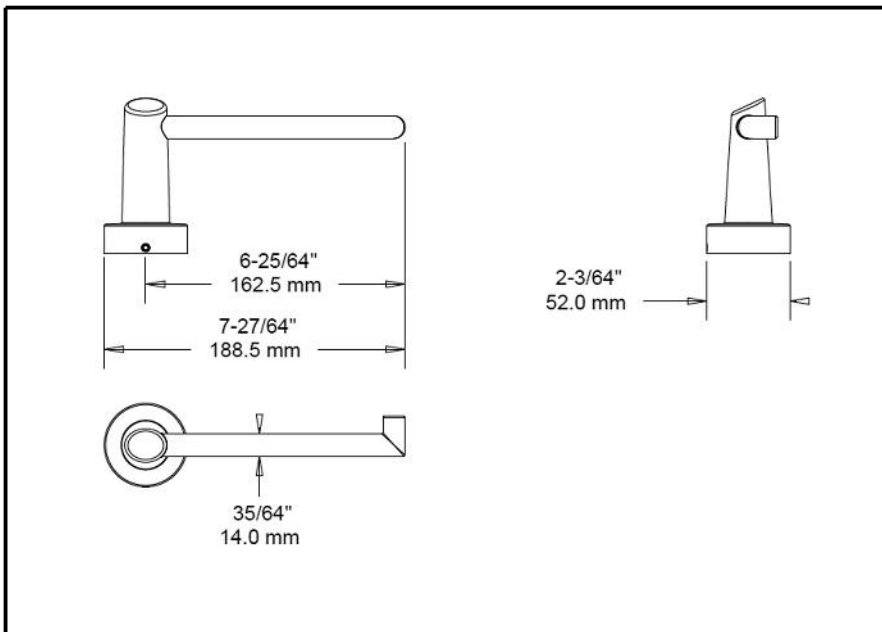

DELTA[®]

ACCESSORIES

- Compel™ Bath collection
- Single Arm TPH

Submitted Model No.: _____

Specific Features: _____

STANDARD SPECIFICATIONS:

- Wood blocking is preferable behind all wall surfaces. If wood blocking is not available, the following fasteners are suggested: Tile/Masonry-Plastic or lead Anchors Plaster/drywall-Toggle bolts.
- Mounting hardware and mounting template included with product.