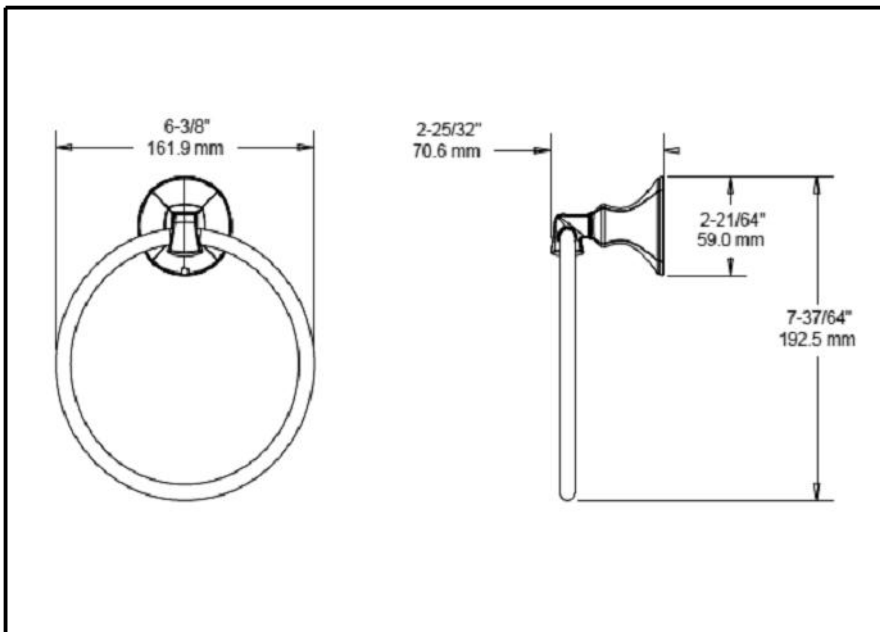

DELTA[®]

ACCESSORIES

- Ashlyn™ Bath collection
- Towel Ring

Submitted Model No.: _____

Specific Features: _____

STANDARD SPECIFICATIONS:

- Mounting hardware and mounting template included with product.

WARRANTY