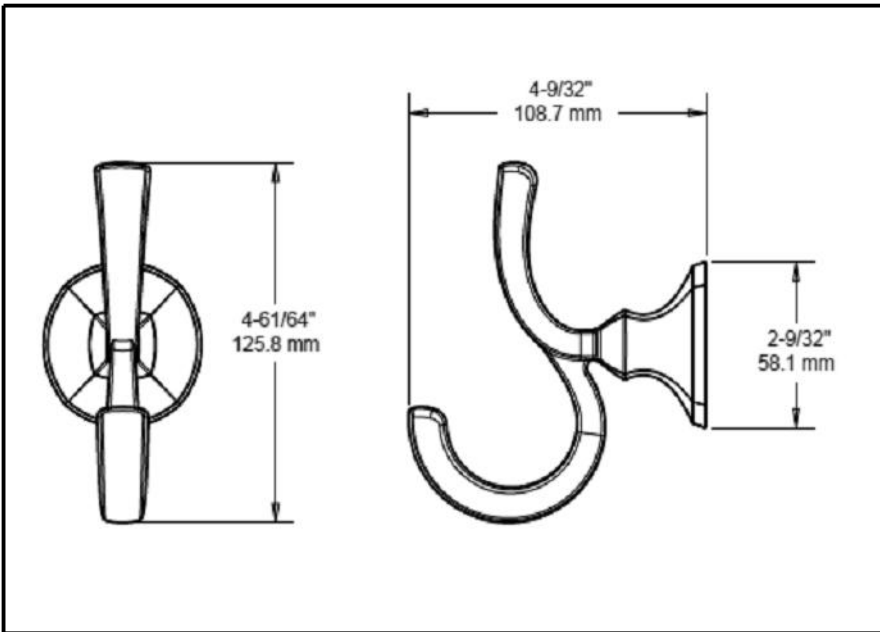

DELTA[®]

ACCESSORIES

- Ashlyn™ Bath collection
- Robe Hook

Submitted Model No.: _____

Specific Features: _____

STANDARD SPECIFICATIONS:

- Mounting hardware and mounting template included with product.

WARRANTY