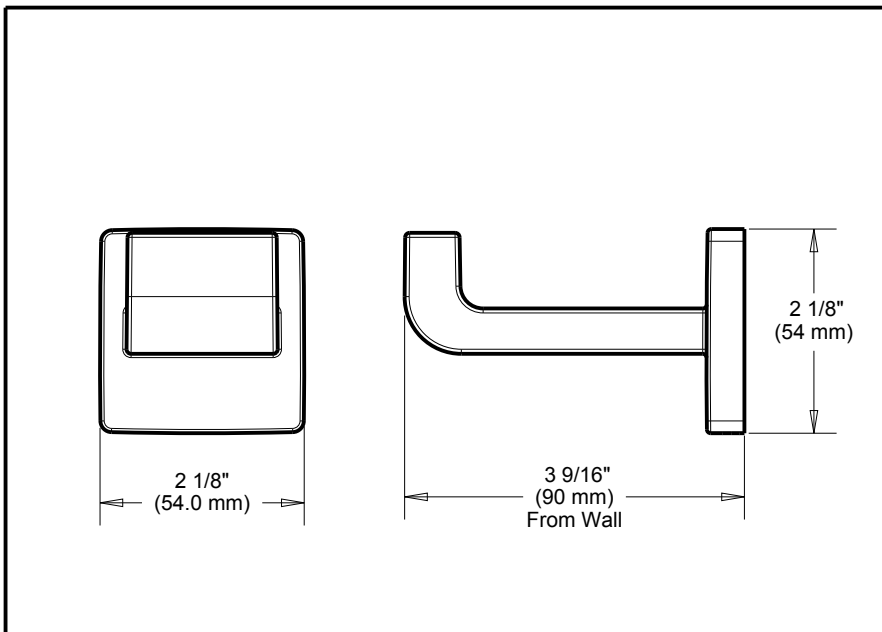

DELTA[®]

ACCESSORIES

- Ara™ Bath Collection
- Robe Hook

Submitted Model No.: _____

Specific Features: _____

STANDARD SPECIFICATIONS:

- Wood blocking is preferable behind all wall surfaces. If wood blocking is not available, the following fasteners are suggested: Tile/Masonry-Plastic or lead Anchors Plaster/drywall-Toggle bolts.
- Mounting hardware and mounting template included with product.