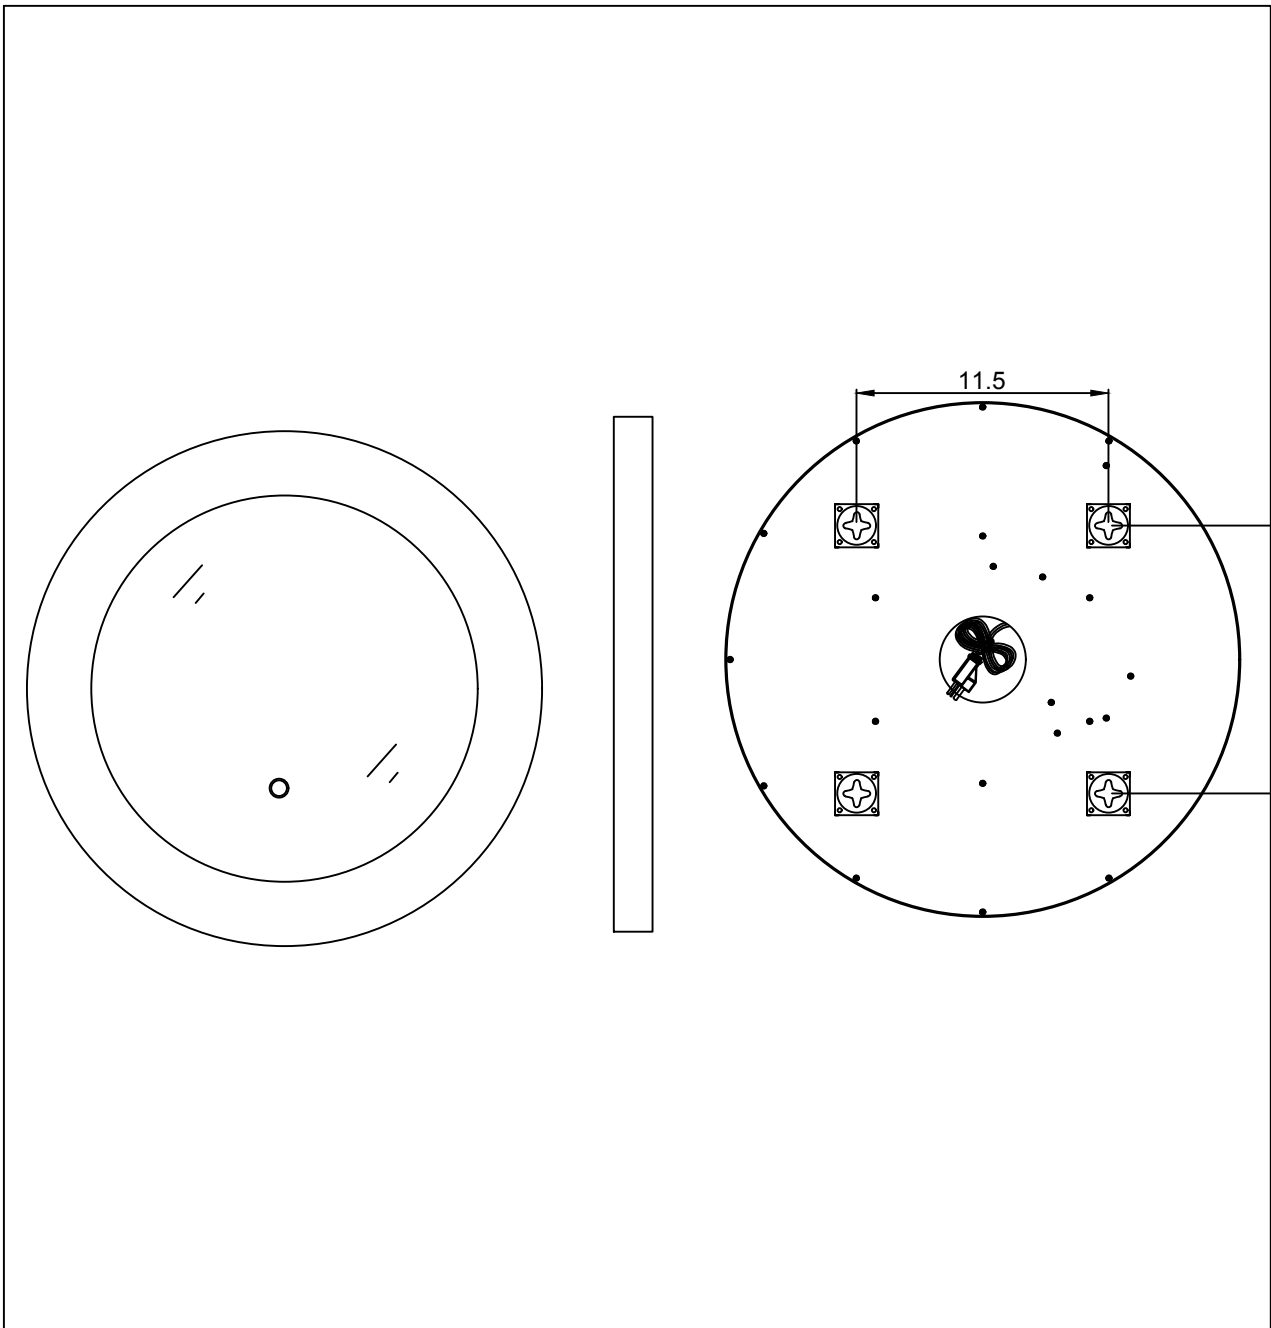

Contemporary Lighting

PRODUCT NAME: LED MIRROR
ITEM NUMBER: E42036-GLBK

Please consult your electrician for installing fixture and wiring.

Light Source: Integrated LED 24W