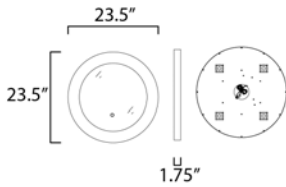

PRODUCT DESCRIPTION

MEASUREMENTS

DIMENSION : 23.5" L x 23.5" W x 23.5" H x 1.75" Ext
 HANGING WEIGHT : 12.7 lb

LAMPING

INPUT VOLTAGE : 120V
 LUMENS : 2,240 Rated (1,875 Del.)
 BULB : 1 x 28W LED PCB Integrated , 28W Total
 BULB INCLUDED : (Integrated)
 DIMMABLE : Touch Dimmer
 CRI : 80 CRI
 COLOR_TEMP : 3000/4200/6400K
 LIGHTING_DIRECTION : Indirect

FINISHES OPTION

 Polished Chrome / White

MATERIAL

Steel, Glass

RATINGS

cETLus
 Damp Location
 ADA

ADDITIONAL

INSTALL UP/DOWN: Horizontal/Vert
 RATED LIFE 50000 Hours
 OPERATING TEMPERATURE:
 -20°C (-4°F), 40°C (104°F)