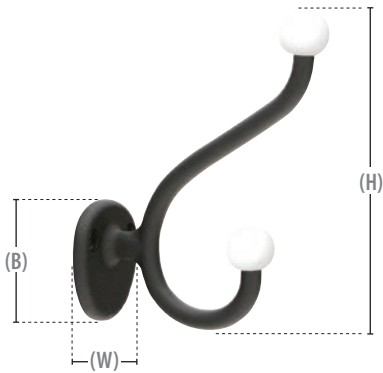

**WROUGHT STEEL ROBE HOOK**

Product Code

25050

Upper Hook Projection

3"

Base Height (B)

1 1/2"

Base Width (W)

1 1/4"

Screw-to-Screw

1 3/16"

Overall Height (H)

3 13/16"

>> Rosette Option are not available for this product.