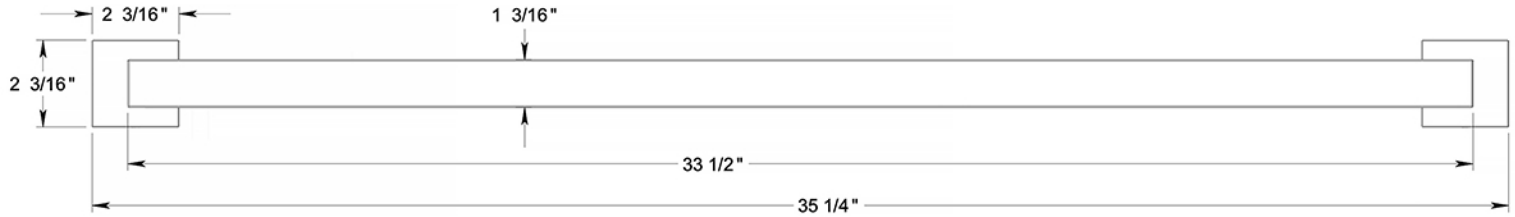

MM2007-33

33" TOWEL BAR / STAINLESS STEEL

DRAWING NOT TO SCALE

NOTE: Deltana reserves the right to constantly improve its products and is not responsible for differences between the product in-hand and the specifications contained in this drawing. We do not recommend to pre-drill holes or pre-cut woods or metals based on the drawing information if the veracity of the specifications has not been proven by the live product.