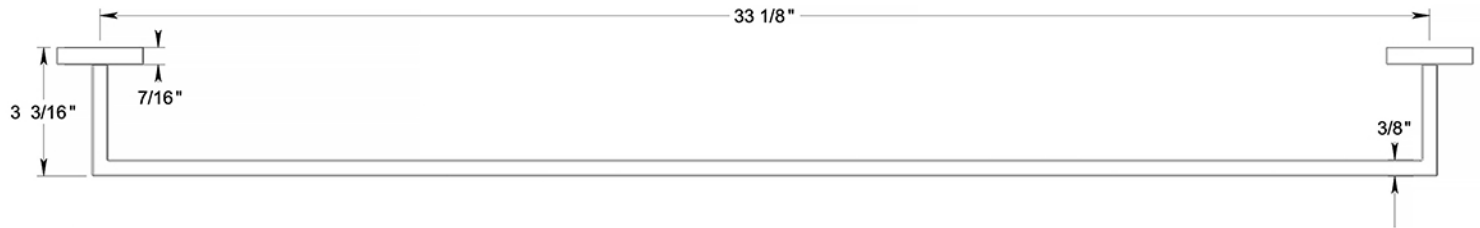

MM2007-33

33" TOWEL BAR / STAINLESS STEEL

DRAWING NOT TO SCALE

NOTE: Deltana reserves the right to constantly improve its products and is not responsible for differences between the product in-hand and the specifications contained in this drawing. We do not recommend to pre-drill holes or pre-cut woods or metals based on the drawing information if the veracity of the specifications has not been proven by the live product.