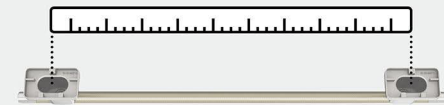

- Master closets
- Entryways
- Laundry rooms

Coordinating Cabinet Hardware: Just a Sampling

Knob

Pull

Additional pull sizes available.

Actual finishes may vary slightly due to differences in computer display settings.

- A** BH26614PNGM
18in (457mm) CTC
- B** BH26615PNGM
24in (610mm) CTC
- C** BH26617PNGM
Single Post
- D** BH26612PNGM
5-1/4in (133mm) Length

- E** BH36563PNGM
Single

- F** BA26613PNGM
Double

Coordinating Cabinet Hardware Pairing

- G** BP36556PNGM
2-5/8in (67mm) Length
- H** BP36557PNGM
3in (76mm) &
3-3/4in (96mm) CTC
- I** BP36558PNGM
5-1/16in (128mm) CTC

Center-to-Center (CTC)

Distance between posts
or screw holes.