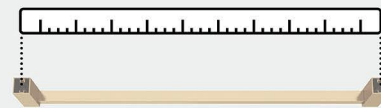

Towel Ring

A BH36083CZ
18in (457mm) CTC

B BH36084CZ
24in (610mm) CTC

C BH36081CZ
Single Post

D BH36082CZ
6-1/2in (165mm) Length

E BH36080CZ
Single

Coordinating Cabinet Hardware Pairing

F BP36905CZ
1-3/16in (30mm) Length

G BP36570CZ
3-3/4in (96mm) CTC

H BP36571CZ
5-1/16in (128mm) CTC

Center-to-Center (CTC)

Distance between posts
or screw holes.

Coordinating Cabinet Hardware: Just a Sampling

Knob

Pulls

Additional pull sizes available.