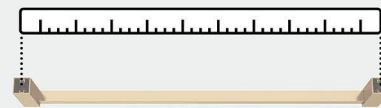

- Master closets
- Entryways
- Laundry rooms

Towel Ring

- A** BH36083CZ
18in (457mm) CTC
- B** BH36084CZ
24in (610mm) CTC
- C** BH36081CZ
Single Post

- D** BH36082CZ
6-1/2in (165mm) Length

- E** BH36080CZ
Single

Coordinating Cabinet Hardware Pairing

- F** BP36905CZ
1-3/16in (30mm) Length
- G** BP36570CZ
3-3/4in (96mm) CTC
- H** BP36571CZ
5-1/16in (128mm) CTC

Center-to-Center (CTC)

Distance between posts
or screw holes.