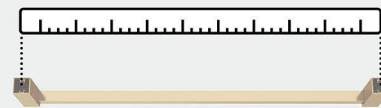

Towel Ring

- A** BH36083CZ
18in (457mm) CTC
- B** BH36084CZ
24in (610mm) CTC
- C** BH36081CZ
Single Post

- D** BH36082CZ
6-1/2in (165mm) Length
- E** BH36080CZ
Single

Coordinating Cabinet Hardware Pairing

- F** BP36905CZ
1-3/16in (30mm) Length
- G** BP36570CZ
3-3/4in (96mm) CTC
- H** BP36571CZ
5-1/16in (128mm) CTC

Center-to-Center (CTC)

Distance between posts
or screw holes.

Coordinating Cabinet Hardware: Just a Sampling