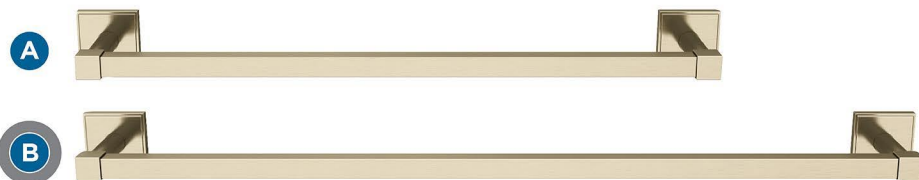

Amerock

Appoint

FINISH SHOWN: Golden Champagne

Products sold separately.

Towel Bars

A BH36073BBZ
18in (457mm) CTC

B BH36074BBZ
24in (610mm) CTC

C BH36071BBZ
Single Post

D BH36072BBZ
7-1/16in (179mm) Length

E BH36070BBZ
Single

Tissue Roll Holder

Robe Hook

Double Duty:
**Think Beyond
the Bath**

- Master closets
- Entryways
- Laundry rooms

Towel Ring

Coordinating Cabinet Hardware Pairing

F BP36758BBZ
1-1/4in (32mm) Diameter

G BP36760BBZ
5-1/16in (128mm) CTC

H BP36762BBZ
3in (76mm) &
3-3/4in (96mm) CTC

Center-to-Center (CTC)

Distance between posts
or screw holes.

Coordinating Cabinet Hardware: Just a Sampling