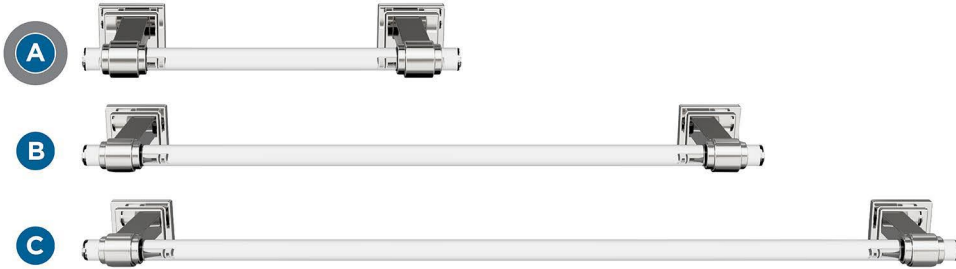

**Amerock**

# Glacio

**FINISH SHOWN:** Clear (body) & Chrome (posts)

*Products sold separately.*

## Towel Bars