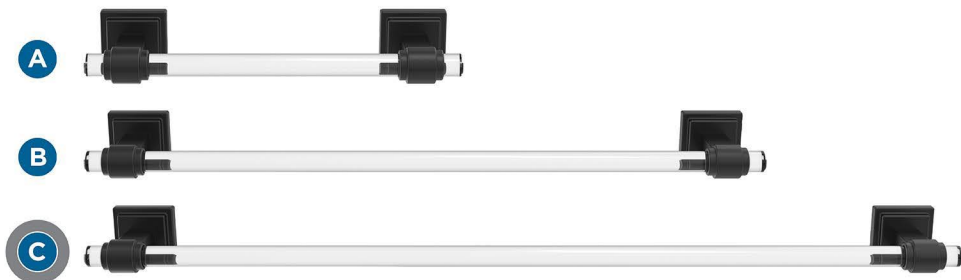

Amerock

Glacio

FINISH SHOWN: Clear (body) & Matte Black (posts)

Products sold separately.

Towel Bars

Tissue Roll Holder

Towel Ring

Robe Hook

Double Duty:
**Think Beyond
the Bath**

- Master closets
- Entryways
- Laundry rooms

Coordinating Cabinet Hardware: Just a Sampling

Knob

Pulls

Additional knobs and pull sizes available.

Actual finishes may vary slightly due to differences in computer display settings.

- A** BH36065CMB
8in (203mm) CTC
- B** BH36063CMB
18in (457mm) CTC
- C** BH36064CMB
24in (610mm) CTC

- D** BH36061CMB
Single Post
- E** BH36062CMB
5-7/16in (138mm) Length
- F** BH36060CMB
Single

Coordinating Cabinet Hardware Pairing