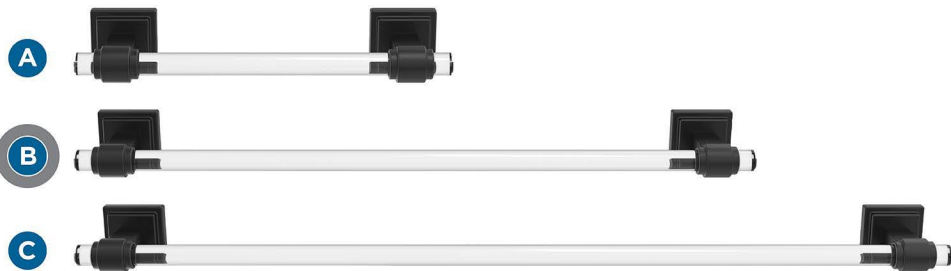

Amerock

Glacio

FINISH SHOWN: Clear (body) & Matte Black (posts)

Products sold separately.

Towel Bars

Tissue Roll Holder

Robe Hook

Towel Ring

Coordinating Cabinet Hardware: Just a Sampling

Knob

Pulls

Additional knobs and pull sizes available.

Actual finishes may vary slightly due to differences in computer display settings.

A BH36065CMB
8in (203mm) CTC

B BH36063CMB
18in (457mm) CTC

C BH36064CMB
24in (610mm) CTC

D BH36061CMB
Single Post

E BH36062CMB
5-7/16in (138mm) Length

F BH36060CMB
Single

Coordinating Cabinet Hardware Pairing

G BP36653CBBR
1-3/8in (35mm) Length

H BP36659CBBR
3in (76mm) CTC

I BP36655CBBR
5-1/16in (128mm) CTC

Center-to-Center (CTC)

Distance between posts
or screw holes.