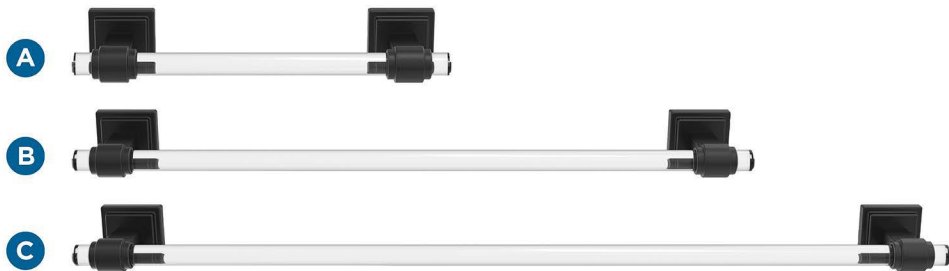

Amerock

Glacio

FINISH SHOWN: Clear (body) & Matte Black (posts)

Products sold separately.

Towel Bars

Tissue Roll Holder

Robe Hook

Towel Ring

Coordinating Cabinet Hardware: Just a Sampling

Knob

Pulls

Additional knobs and pull sizes available.

Actual finishes may vary slightly due to differences in computer display settings.

A BH36065CMB
8in (203mm) CTC

B BH36063CMB
18in (457mm) CTC

C BH36064CMB
24in (610mm) CTC

D BH36061CMB
Single Post

E BH36062CMB
5-7/16in (138mm) Length

F BH36060CMB
Single

Coordinating Cabinet Hardware Pairing

G BP36653CBBR
1-3/8in (35mm) Length