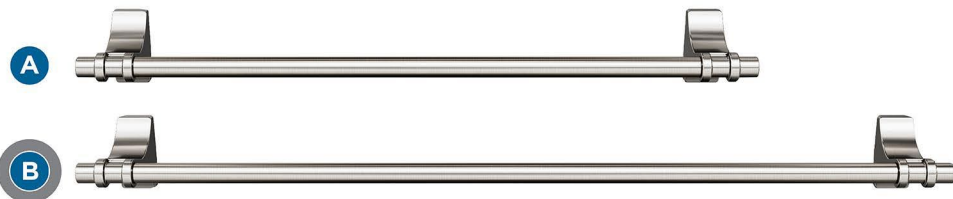

Amerock

Davenport

FINISH SHOWN: Brushed Nickel

Products sold separately.

Towel Bars

A

B

A BH36053G10
18in (457mm) CTC

B BH36054G10
24in (610mm) CTC

C BH36051G10
Pivoting Double Post

D BH36052G10
5-1/4in (133mm) Length

E BH36050G10
Double

Tissue Roll Holder

C

Robe Hook

E

Double Duty:
**Think Beyond
the Bath**

- Master closets
- Entryways
- Laundry rooms

Towel Ring

D

Coordinating Cabinet Hardware Pairing

F BP36602G10
1-1/2in (38mm) Length

G BP36600G10
3in (76mm) CTC

H BP36606G10
5-1/16in (128mm) CTC

Additional knob and pull sizes available.

Actual finishes may vary slightly due to differences in computer display settings.