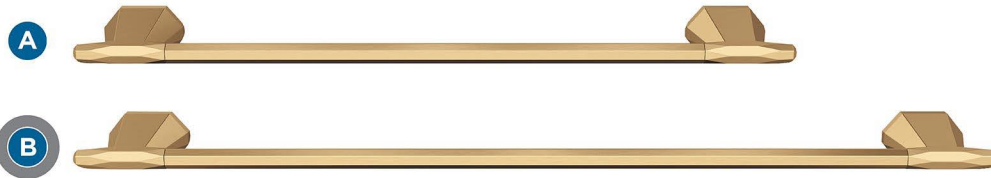

Amerock

St. Vincent

FINISH SHOWN: Champagne Bronze

Products sold separately.

Towel Bars

Tissue Roll Holder

Robe Hook

Towel Ring

Double Duty:
**Think Beyond
the Bath**

- Master closets
- Entryways
- Laundry rooms

Coordinating Cabinet Hardware: Just a Sampling

Knob

Pulls

Additional pull sizes available.

Actual finishes may vary slightly due to differences in computer display settings.