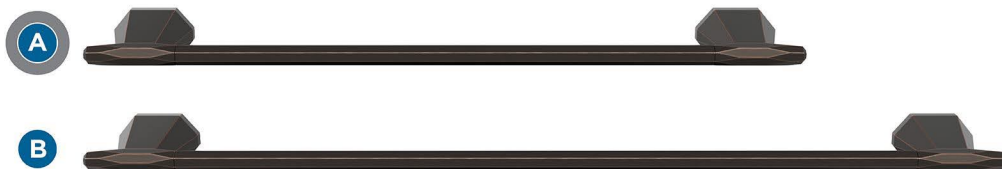

Amerock

St. Vincent

FINISH SHOWN: Oil-Rubbed Bronze

Products sold separately.

Towel Bars

Tissue Roll Holder

Robe Hook

Double Duty:
**Think Beyond
the Bath**

- Master closets
- Entryways
- Laundry rooms

Towel Ring

Coordinating Cabinet Hardware: Just a Sampling

Knob

Pulls

Additional pull sizes available.

Actual finishes may vary slightly due to differences in computer display settings.

A BH36043ORB
18in (457mm) CTC

B BH36044ORB
24in (610mm) CTC

C BH36041ORB
Single Post

D BH36042ORB
5-9/16in (141mm) Length

E BH36040ORB
Single

Coordinating Cabinet Hardware Pairing

F BP36642ORB
2-1/2in (64mm) Length

G BP36646ORB
3in (76mm) CTC

H BP36643ORB
3-3/4in (96mm) CTC

Center-to-Center (CTC)

Distance between posts
or screw holes.