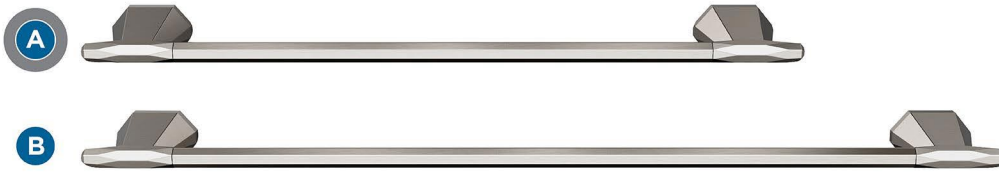

Amerock

St. Vincent

FINISH SHOWN: Brushed Nickel

Products sold separately.

Towel Bars

Tissue Roll Holder

Robe Hook

Double Duty:
**Think Beyond
the Bath**

- Master closets
- Entryways
- Laundry rooms

Towel Ring

A BH36043G10
18in (457mm) CTC

B BH36044G10
24in (610mm) CTC

C BH36041G10
Single Post

D BH36042G10
5-9/16in (141mm) Length

E BH36040G10
Single

Coordinating Cabinet Hardware Pairing

F BP36642G10
2-1/2in (64mm) Length

G BP36646G10
3in (76mm) CTC

H BP36643G10
3-3/4in (96mm) CTC

Center-to-Center (CTC)

Distance between posts
or screw holes.

Coordinating Cabinet Hardware: Just a Sampling

Knob