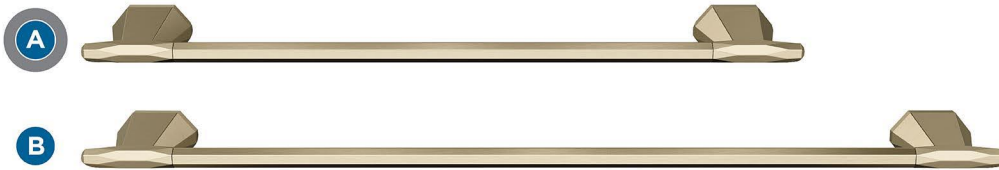

Amerock

St. Vincent

FINISH SHOWN: Golden Champagne

Products sold separately.

Towel Bars

Tissue Roll Holder

Robe Hook

Double Duty:
**Think Beyond
the Bath**

- Master closets
- Entryways
- Laundry rooms

Towel Ring

A BH36043BBZ
18in (457mm) CTC

B BH36044BBZ
24in (610mm) CTC

C BH36041BBZ
Single Post

D BH36042BBZ
5-9/16in (141mm) Length

E BH36040BBZ
Single

Coordinating Cabinet Hardware Pairing

F BP36642BBZ
2-1/2in (64mm) Length

G BP36646BBZ
3in (76mm) CTC

H BP36643BBZ
3-3/4in (96mm) CTC

Center-to-Center (CTC)

Distance between posts
or screw holes.

Coordinating Cabinet Hardware: Just a Sampling

Knob