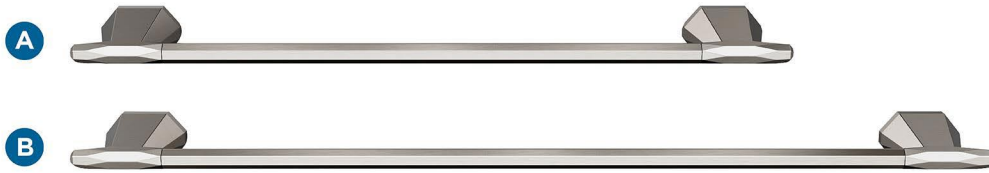

Amerock

St. Vincent

FINISH SHOWN: Brushed Nickel

Products sold separately.

Towel Bars

Tissue Roll Holder

Robe Hook

Double Duty:
**Think Beyond
the Bath**

- Master closets
- Entryways
- Laundry rooms

Towel Ring

- A** BH36043G10
18in (457mm) CTC
- B** BH36044G10
24in (610mm) CTC

- C** BH36041G10
Single Post

- D** BH36042G10
5-9/16in (141mm) Length

- E** BH36040G10
Single

Coordinating Cabinet Hardware Pairing

- F** BP36642G10
2-1/2in (64mm) Length

- G** BP36646G10
3in (76mm) CTC

- H** BP36643G10
3-3/4in (96mm) CTC

Center-to-Center (CTC)

Distance between posts
or screw holes.