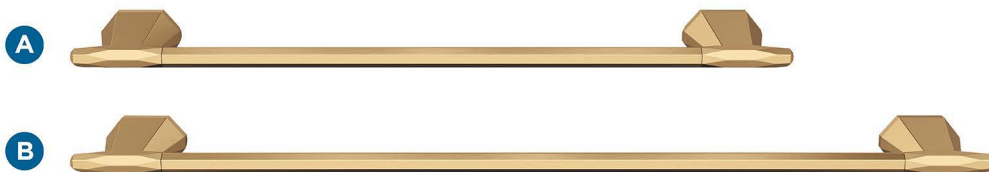

Amerock

St. Vincent

FINISH SHOWN: Champagne Bronze

Products sold separately.

Towel Bars

Tissue Roll Holder

Robe Hook

Towel Ring

Double Duty:
**Think Beyond
the Bath**

- Master closets
- Entryways
- Laundry rooms

Coordinating Cabinet Hardware: Just a Sampling

Knob

Pulls

Additional pull sizes available.

Actual finishes may vary slightly due to differences in computer display settings.