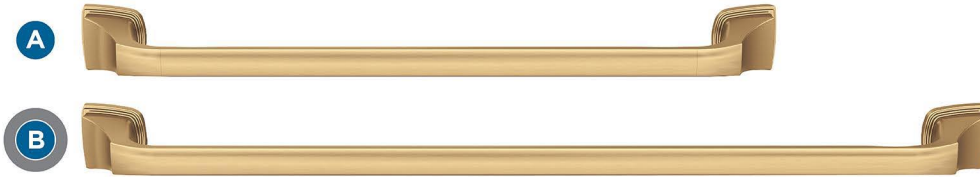

Amerock

Revitalize

FINISH SHOWN: Champagne Bronze

Products sold separately.

Towel Bars

Tissue Roll Holder

Towel Ring

Robe Hook

Double Duty:
**Think Beyond
the Bath**

- Master closets
- Entryways
- Laundry rooms

A BH36033CZ
18in (457mm) CTC

B BH36034CZ
24in (610mm) CTC

C BH36031CZ
Single Post

D BH36032CZ
6-13/16in (173mm) Length

E BH36030CZ
Single

Coordinating Cabinet Hardware Pairing

F BP55342CZ
1-1/4in (32mm) Diameter

G BP55343CZ
3in (76mm) CTC

H BP55346CZ
5-1/16in (128mm) CTC

Center-to-Center (CTC)

Distance between posts
or screw holes.

Coordinating Cabinet Hardware: Just a Sampling