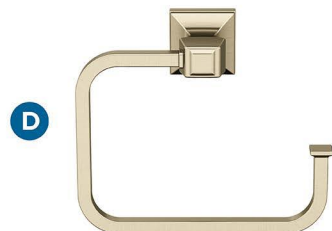

Mulholland

FINISH SHOWN: Golden Champagne

Products sold separately.

Towel Bars

Tissue Roll Holder

Towel Ring

Robe Hook

Double Duty:
**Think Beyond
the Bath**

- Master closets
- Entryways
- Laundry rooms

Coordinating Cabinet Hardware: Just a Sampling

Knob

Pulls

Additional knob & pull sizes available.

Actual finishes may vary slightly due to differences in computer display settings.

A BH36023BBZ
18in (457mm) CTC

B BH36024BBZ
24in (610mm) CTC

C BH36021BBZ
Pivoting Double Post

D BH36022BBZ
5-3/4in (146mm) Length

E BH36020BBZ
Single

Coordinating Cabinet Hardware Pairing

F BP53029BBZ
1-1/4in (32mm) Length

G BP53030BBZ
3in (76mm) CTC

H BP53529BBZ
5-1/16in (128mm) CTC

Center-to-Center (CTC)

Distance between posts
or screw holes.