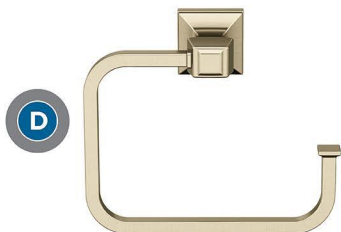

Mulholland

FINISH SHOWN: Golden Champagne

Products sold separately.

Towel Bars

Tissue Roll Holder

Towel Ring

Robe Hook

Double Duty:
**Think Beyond
the Bath**

- Master closets
- Entryways
- Laundry rooms

A BH36023BBZ
18in (457mm) CTC

B BH36024BBZ
24in (610mm) CTC

C BH36021BBZ
Pivoting Double Post

D BH36022BBZ
5-3/4in (146mm) Length

E BH36020BBZ
Single

Coordinating Cabinet Hardware Pairing

F BP53029BBZ
1-1/4in (32mm) Length

G BP53030BBZ
3in (76mm) CTC

H BP53529BBZ
5-1/16in (128mm) CTC

Center-to-Center (CTC)

Distance between posts
or screw holes.

Coordinating Cabinet Hardware: Just a Sampling