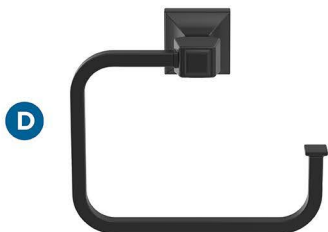

Mulholland

FINISH SHOWN: Matte Black

Products sold separately.

Towel Bars

Tissue Roll Holder

Towel Ring

Robe Hook

Double Duty:
**Think Beyond
the Bath**

- Master closets
- Entryways
- Laundry rooms

A BH36023MB
18in (457mm) CTC

B BH36024MB
24in (610mm) CTC

C BH36021MB
Pivoting Double Post

D BH36022MB
5-3/4in (146mm) Length

E BH36020MB
Single

Coordinating Cabinet Hardware Pairing

F BP53029BBR
1-1/4in (32mm) Length

G BP53030BBR
3in (76mm) CTC

H BP53529BBR
5-1/16in (128mm) CTC

Center-to-Center (CTC)

Distance between posts
or screw holes.

Coordinating Cabinet Hardware: Just a Sampling

Knob

Pulls

Additional knob & pull sizes available.

Actual finishes may vary slightly due to differences in computer display settings.