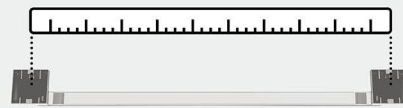

Double Duty:
**Think Beyond
the Bath**

- Master closets
- Entryways
- Laundry rooms

A BH3602326
18in (457mm) CTC

B BH3602426
24in (610mm) CTC

C BH3602126
Pivoting Double Post

D BH3602226
5-3/4in (146mm) Length

E BH3602026
Single

Coordinating Cabinet Hardware Pairing

F BP5302926
1-1/4in (32mm) Length

G BP5303026
3in (76mm) CTC

H BP5352926
5-1/16in (128mm) CTC

Center-to-Center (CTC)

Distance between posts
or screw holes.