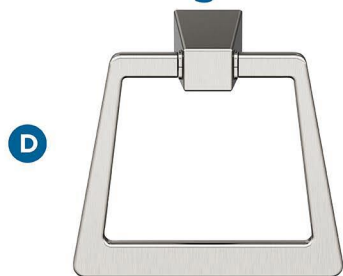

Amerock

Blackrock

FINISH SHOWN: Brushed Nickel

Products sold separately.

Towel Bars

Tissue Roll Holder

Robe Hook

Double Duty:
**Think Beyond
the Bath**

- Master closets
- Entryways
- Laundry rooms

Towel Ring

Coordinating Cabinet Hardware: Just a Sampling

Knob

Pendant

Pulls

A BH36003G10
18in (457mm) CTC

B BH36004G10
24in (610mm) CTC

I BP55277G10
5-1/16in (128mm) CTC

Center-to-Center (CTC)

Distance between posts
or screw holes.

Additional knobs & pull sizes available.

Actual finishes may vary slightly due to differences in computer display settings.