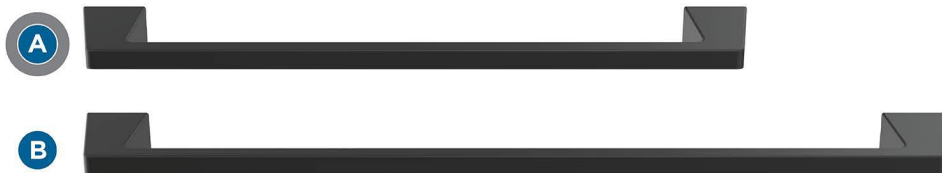

Amerock

Blackrock

FINISH SHOWN: Matte Black

Products sold separately.

Towel Bars

Tissue Roll Holder

Towel Ring

Robe Hook

Double Duty:
**Think Beyond
the Bath**

- Master closets
- Entryways
- Laundry rooms

Coordinating Cabinet Hardware: Just a Sampling

Knob

Pendant

Pulls

A BH36003MB
18in (457mm) CTC

B BH36004MB
24in (610mm) CTC

I BP55277BBR
5-1/16in (128mm) CTC

Center-to-Center (CTC)

Distance between posts
or screw holes.

Additional knobs & pull sizes available.

Actual finishes may vary slightly due to differences in computer display settings.