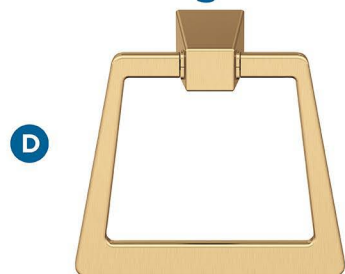

Blackrock

FINISH SHOWN: Champagne Bronze

Products sold separately.

Towel Bars

Tissue Roll Holder

Robe Hook

Towel Ring

Double Duty:
**Think Beyond
the Bath**

- Master closets
- Entryways
- Laundry rooms

Coordinating Cabinet Hardware: Just a Sampling

Knob

Pendant

Pulls

A BH36003CZ
18in (457mm) CTC

B BH36004CZ
24in (610mm) CTC

C BH36001CZ
Pivoting Double Post

Center-to-Center (CTC)

Distance between posts
or screw holes.

Additional knobs & pull sizes available.

Actual finishes may vary slightly due to differences in computer display settings.