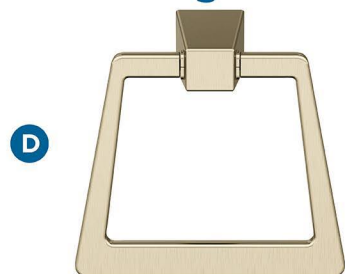

Amerock

Blackrock

FINISH SHOWN: Golden Champagne

Products sold separately.

Towel Bars

Tissue Roll Holder

Robe Hook

Double Duty:
**Think Beyond
the Bath**

- Master closets
- Entryways
- Laundry rooms

Towel Ring

Coordinating Cabinet Hardware: Just a Sampling

Knob

Pendant

Pulls

A BH36003BBZ
18in (457mm) CTC

B BH36004BBZ
24in (610mm) CTC

I BP55277BBZ
5-1/16in (128mm) CTC

Center-to-Center (CTC)

Distance between posts
or screw holes.

Additional knobs & pull sizes available.

Actual finishes may vary slightly due to differences in computer display settings.