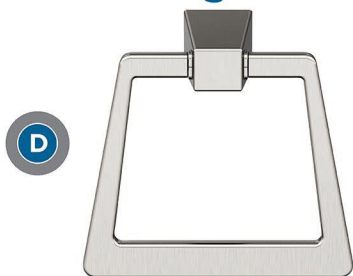

Amerock

Blackrock

FINISH SHOWN: Brushed Nickel

Products sold separately.

Towel Bars

Tissue Roll Holder

Robe Hook

Towel Ring

Double Duty:
**Think Beyond
the Bath**

- Master closets
- Entryways
- Laundry rooms

Coordinating Cabinet Hardware: Just a Sampling

Knob

Pendant

Pulls

A BH36003G10
18in (457mm) CTC

B BH36004G10
24in (610mm) CTC