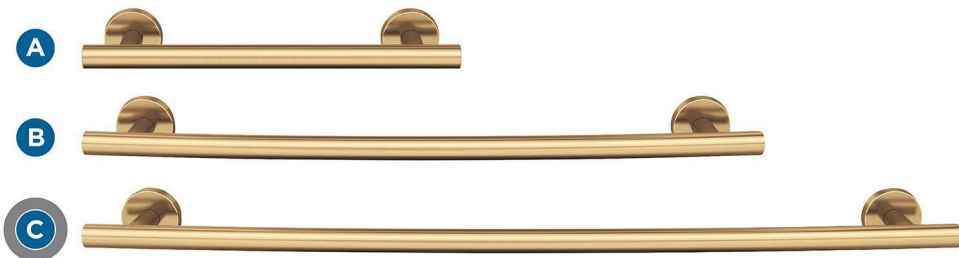

Arrondi™

FINISH SHOWN: Champagne Bronze

Products sold separately.

Towel Bars

Tissue Roll Holder

Towel Ring

Robe Hook

Double Duty:
**Think Beyond
the Bath**

- Master closets
- Entryways
- Laundry rooms

Suggested Cabinet Hardware: Just a Sampling

Bar Pulls

Knob

Pull

Radius

Knob

Pull

Additional pull sizes available.

Actual finishes may vary slightly due to differences in computer display settings.

A BH26546CZ
9in (229mm) CTC

B BH26543CZ
18in (457mm) CTC

C BH26544CZ
24in (610mm) CTC

D BH26540CZ
Single Post

Center-to-Center (CTC)

Distance between posts
or screw holes.