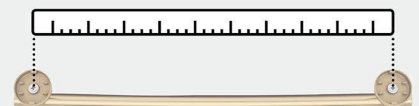

- Master closets
- Entryways
- Laundry rooms

Suggested Cabinet Hardware: Just a Sampling

Bar Pulls

Knob

Pull

Radius

Knob

Pull

Additional pull sizes available.

Actual finishes may vary slightly due to differences in computer display settings.

- A** BH26546CZ
9in (229mm) CTC
- B** BH26543CZ
18in (457mm) CTC
- C** BH26544CZ
24in (610mm) CTC

- D** BH26540CZ
Single Post

- E** BH26541CZ
6-7/16in (164mm) Length

- F** BH26542CZ
Single

Suggested Cabinet Hardware Pairing

- G** BP19009CZ
1-15/16in (49mm) Length
- H** BP40515CZ
3in (76mm) CTC
- I** BP36864CZ
1-1/4in (32mm) Diameter
- J** BP36865CZ
3-3/4in (96mm) CTC

Center-to-Center (CTC)

Distance between posts
or screw holes.