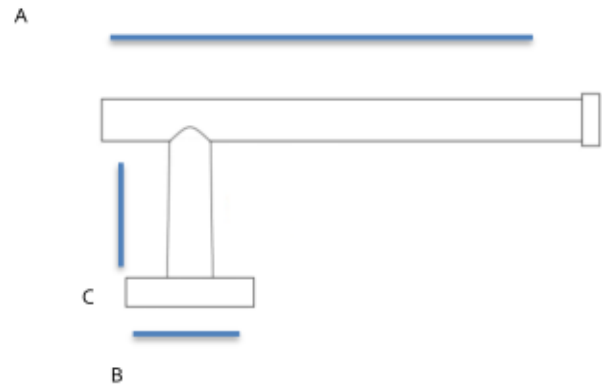

SPECIFICATIONS

Vita Bella
TISSUE HOLDER

FEATURES

- Modern styling
- Multiple finishes
- Concealed installation

WARRANTY

Limited lifetime

FINISHES

- Champagne (CHP)
- Champagne/Matte Black (CHP/MB)
- Matte Black (MB)
- Matte Nickel (MN)
- Matte Nickel/Matte Black (MN/MB)

MATERIAL

Aluminum – Made in Italy

Item#	A	B	C
A9366R	7 13/16"	2"	3 1/4"

KEY:

- A - Overall Length
- B - Base Width
- C - Projection

NOTE: Dimensions and specifications are subject to change without notice.