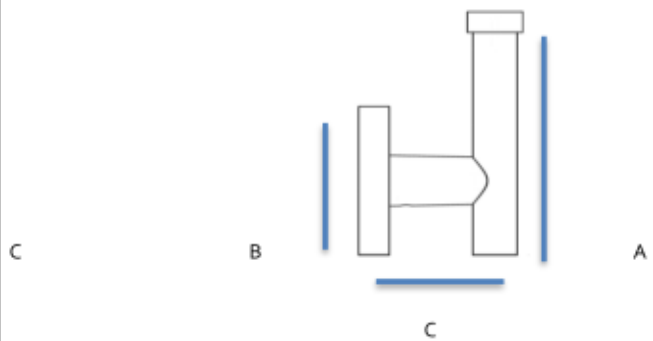

**MATERIAL**

Aluminum – Made in Italy

Item#	A	B	C	D
A9381	3 5/16"	2"	2 1/4"	

**KEY:**

- A - Overall Height
- B - Base Width
- C - Projection

NOTE: Dimensions and specifications are subject to change without notice.